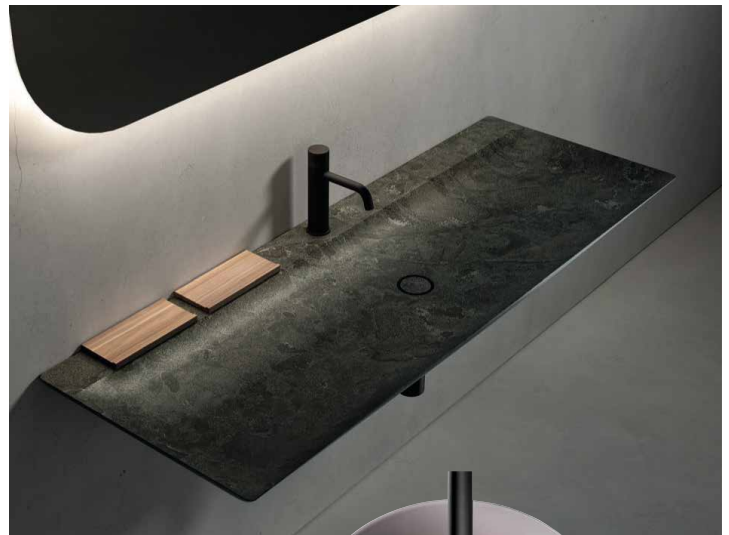

**Michel Cesar Hatria
Happy Hour Slim 07:00 Basin**

This anti-bacterial, anti-limescale countertop washbasin has ultra-thin, 5mm edges and is available in cement, anthracite, blackboard, gloss white and matt white. bathco.co.nz