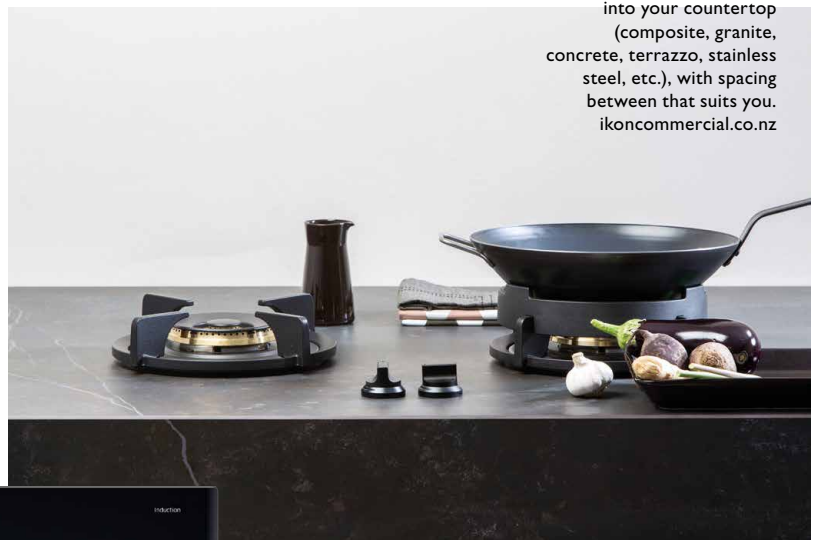

Samsung Chef Collection Induction Cooktop

This advanced cooking technology adapts to the size of your pots, has embedded LED lights to help you visualise heat intensity and a detachable magnetic knob for cleaning. samsung.com