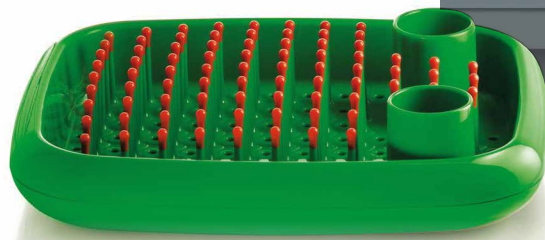

Fisher & Paykel Black DishDrawer™ Dishwasher

In striking black stainless steel, this double DishDrawer™ dishwasher allows you to wash one drawer and stack the other or wash both at once, using different programmes. fisherpaykel.com