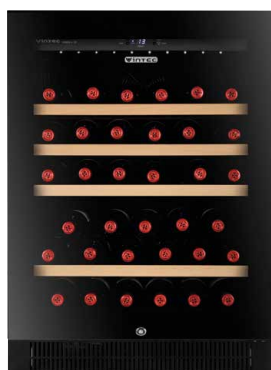

DIRECTORY: COOLING

Gaggenau Vario Fridge

This stunning fridge opens to a stainless-steel interior with anthracite anodised aluminium elements, housing clear-glass shelving. gaggenau.co.nz

Fisher & Paykel Quad Door Fridge Freezer

Offering true storage flexibility, this fridge freezer has a variable temperature zone compartment, bright LED lighting and a stainless-steel contemporary design. fisherpaykel.com

Smeg Mondrian Fridge

Enjoy art in the kitchen with this eye-catching Smeg FAB28 fridge and its intersecting black lines and fields of block colour. kitchenthings.co.nz

Samsung Home Hub Fridge

When your fridge has a WiFi-enabled touchscreen, you can manage your groceries, connect with your family and entertain like never before. samsung.com

Fisher & Paykel CoolDrawer™ Multi-temperature Drawer

Designed to fit flush in your kitchen or entertaining area, this fridge drawer switches easily between five different modes – fridge, freezer, pantry, chill and wine. fisherpaykel.com

Vintec Wine Fridge

This wine fridge keeps your wine bottles in perfect cellaring conditions. electrolux.co.nz

Fisher & Paykel Integrated Column Refrigerator & Freezer

This new column refrigerator and freezer range fits flush (with no visible hinges or grilles) and can be hidden seamlessly within your kitchen cabinetry. fisherpaykel.com