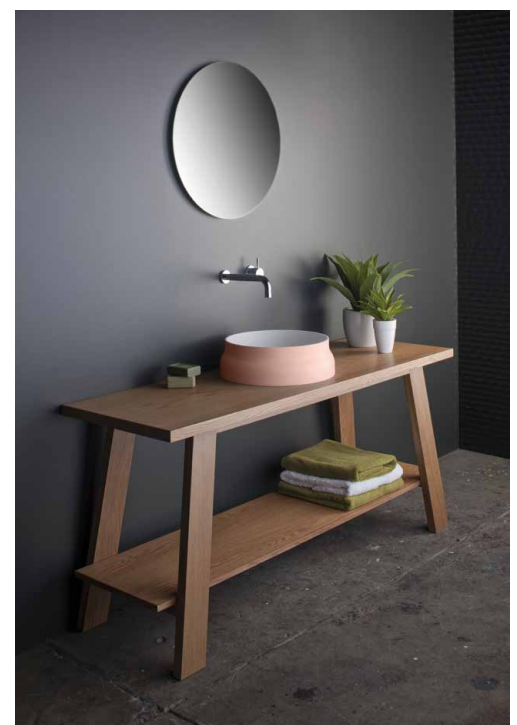

Omvivo Latis Round Basin

The soft curves and uncomplicated elegance of this basin, here in a pale-blush softskin option, are both timeless and unique. artedomus.co.nz